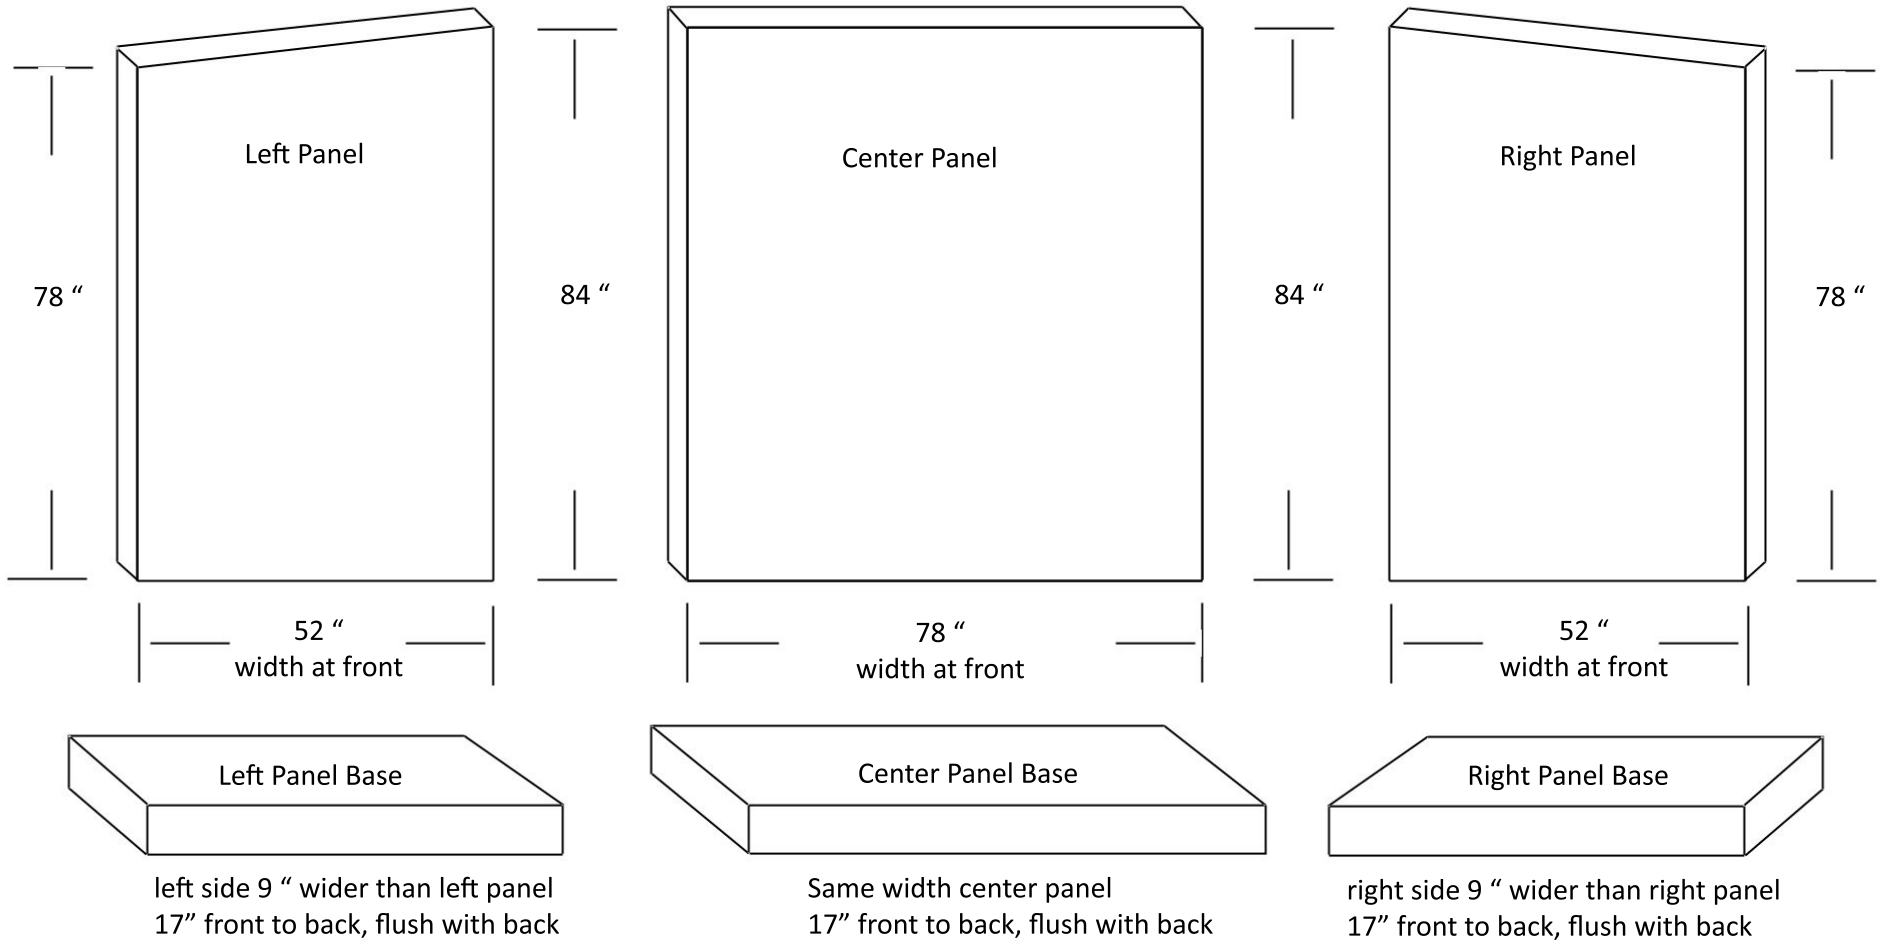

OFM Memorial Black Granite - Vertical Panels, Panel Bases, Dias

All pieces are of 8 inch black granite