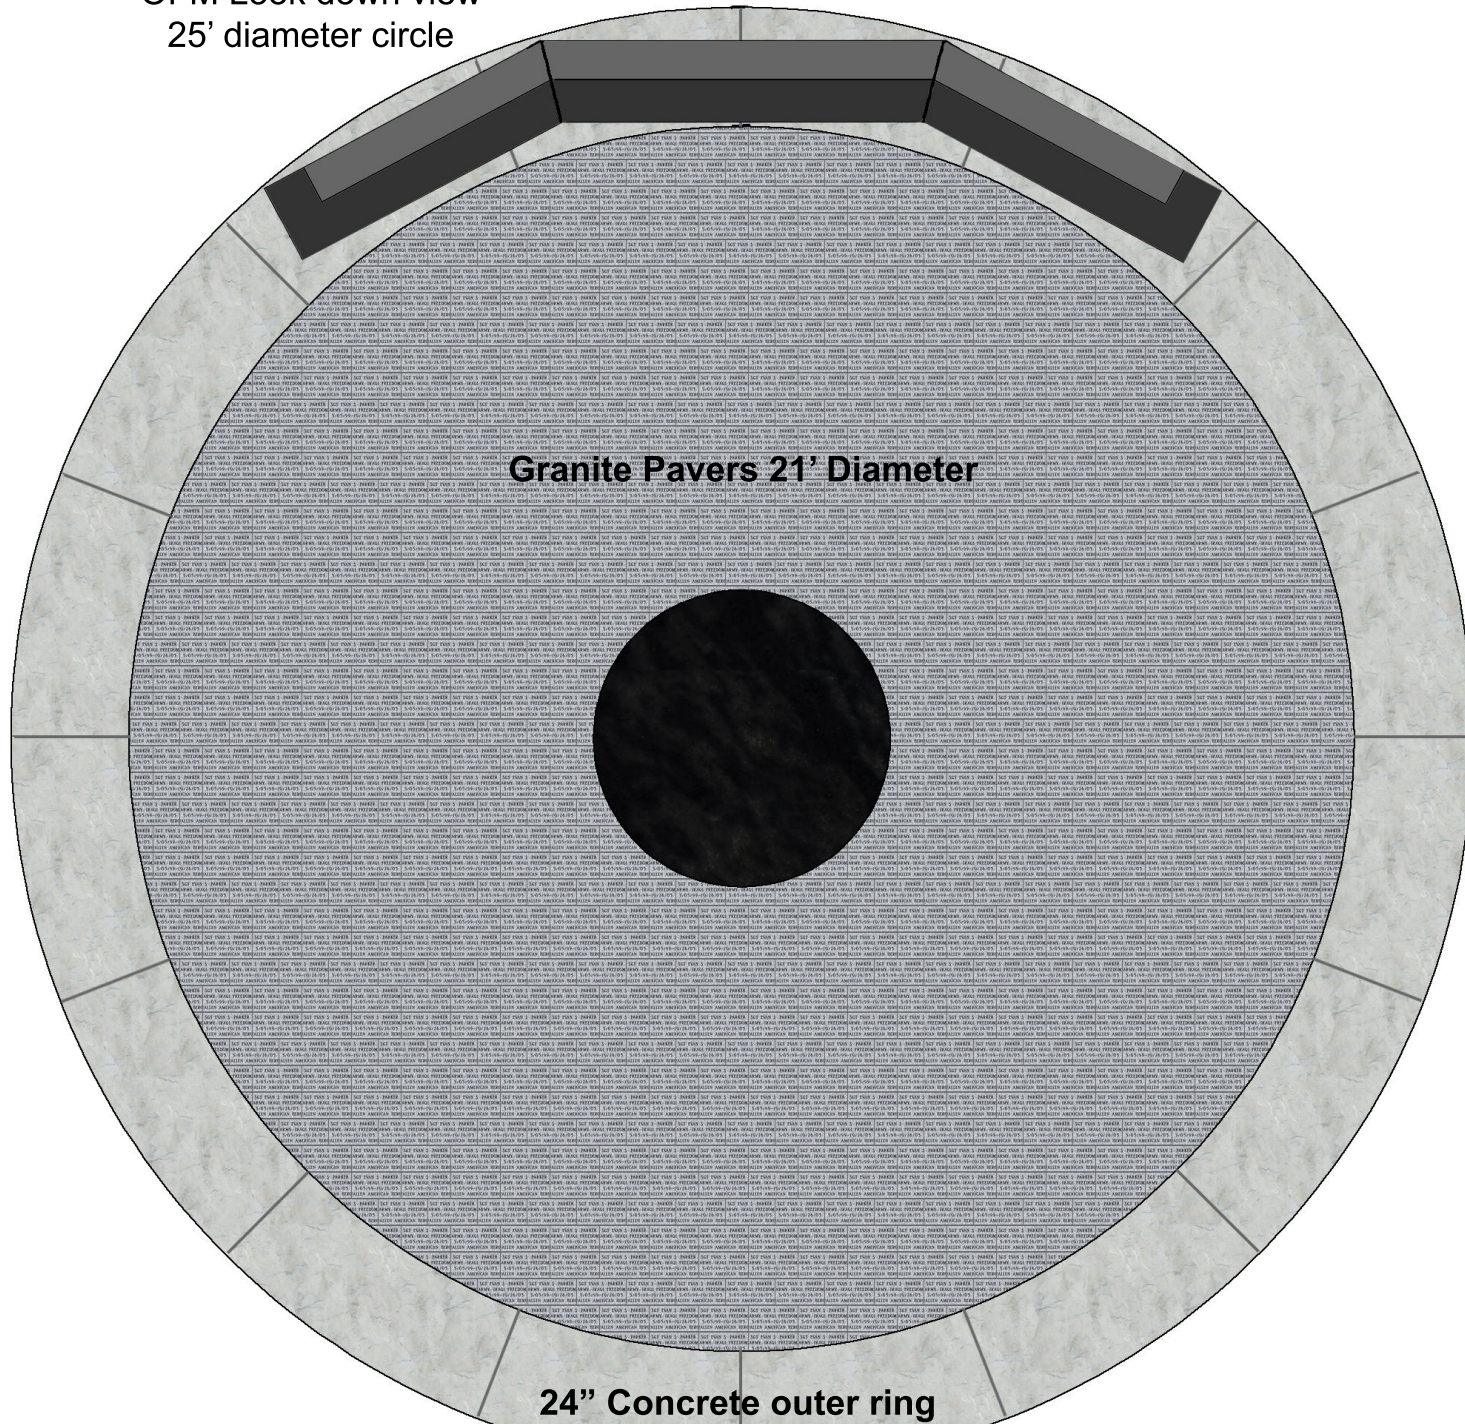

OFM Look down view
25' diameter circle

Granite Pavers 21' Diameter

24" Concrete outer ring